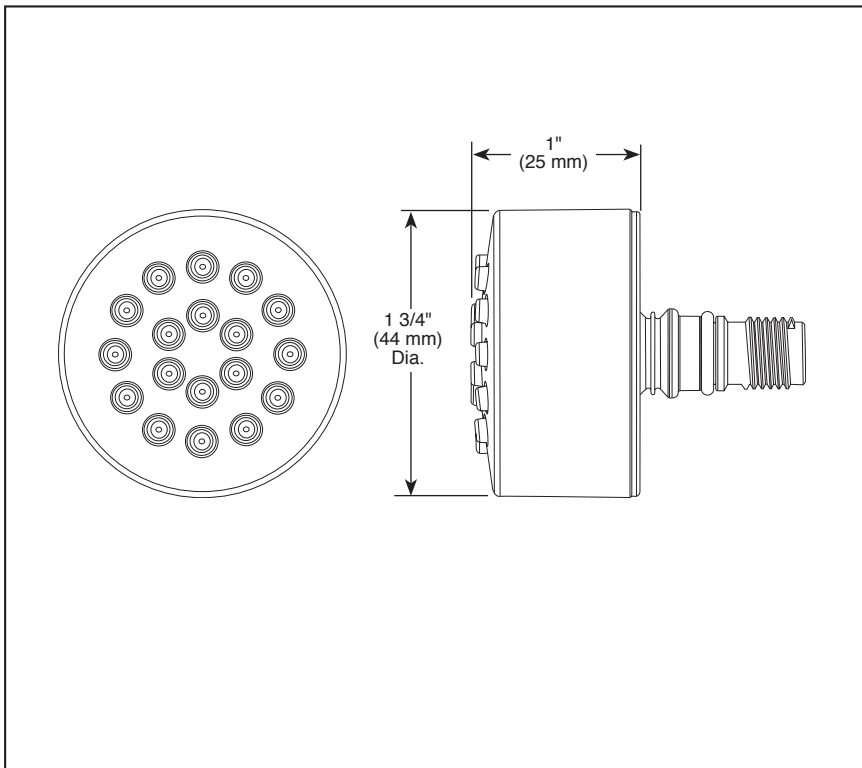

Submitted Model No.: _____

Specific Features: _____

▲ Designate proper finish suffix

BRIZO®

HYDRACHOICE™ TOUCH-CLEAN® SPRAY HEAD

STANDARD SPECIFICATIONS

- Must order rough (R84100) and trim (T84613▲ or T84913▲) separately.
- Spray head automatically extends 1 11/32" out of the wall when water is turned on.
- Spray heads are interchangeable by user.
- Spray heads adjust up to 50° in any direction once extended.
- Features Touch-Clean® spray holes.